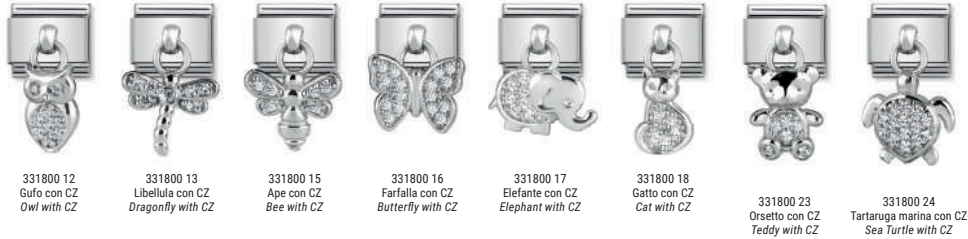

FIORI

FLOWERS