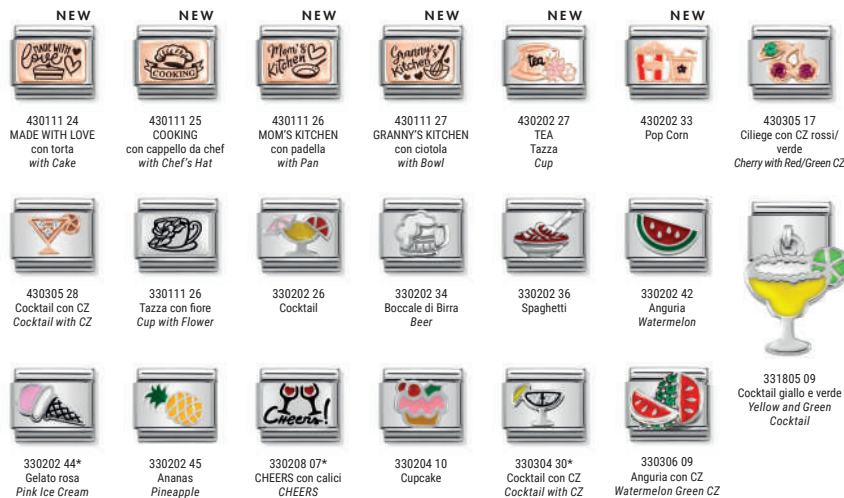

030109 05 Tazza Cup
030209 29 Bicchiere aperitivo Cocktail
030209 30 Gelato Ice Cream
030215 05 Ciliegie Cherries
030215 11 Fragola Strawberry
030215 20 Avocado
030216 05 Zucca Pumpkin
030218 04 Vino rosso Red Wine
NEW
030218 06 Boccale di Birra Beer
030272 72 Caramella rosa Pink Sweet
030272 73 Caramella verde acqua Turquoise Green Sweet
030272 88 Cocktail rosa Pink Cocktail
030283 08 Calici con Cuore Glasses with Heart
030284 02 Placca Tazza di Te Tea Cup
030285 02 Muffin con Cuori Muffin with Hearts
NEW
430111 23 KITCHEN QUEEN con frusta with Whisk

430111 24 MADE WITH LOVE con torta with Cake
430111 25 COOKING con cappello da chef with Chef's Hat
430111 26 MOM'S KITCHEN con padella with Pan
430111 27 GRANNY'S KITCHEN con ciotola with Bowl
430202 27 TEA Tazza Cup
430202 33 Pop Corn
430305 17 Ciliege con CZ rossi/verde Cherry with Red/Green CZ
430305 28 Cocktail con CZ Cocktail with CZ
330111 26 Tazza con fiore Cup with Flower
330202 26 Cocktail
330202 34 Boccale di Birra Beer
330202 36 Spaghetti
330202 42 Anguria Watermelon
331805 09 Cocktail giallo e verde Yellow and Green Cocktail
330202 44* Gelato rosa Pink Ice Cream
330202 45 Ananas Pineapple
330208 07* CHEERS con calici CHEERS
330204 10 Cupcake
330304 30* Cocktail con CZ Cocktail with CZ
330306 09 Anguria con CZ Watermelon Green CZ